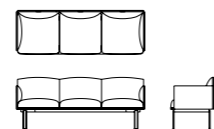

## SOFT SEATING TONO

<b>Tono B1</b>	60 x 60 x 43 cm	23.6 x 23.6 x 16.9 in	
<b>Tono B2</b>	120 x 60 x 43 cm	47.2 x 23.6 x 16.9 in	
<b>Tono B3</b>	180 x 60 x 43 cm	70.9 x 23.6 x 16.9 in	
<b>Tono S1</b>	60 x 62 x 73 cm	23.6 x 24.4 x 28.7 in	
<b>Tono S2</b>	120 x 62 x 73 cm	47.2 x 24.4 x 28.7 in	
<b>Tono S3</b>	180 x 62 x 73 cm	70.9 x 24.4 x 28.7 in	
<b>Tono S1BD</b>	61.5 x 62 x 73 cm	24.2 x 24.4 x 28.7 in	
<b>Tono S2BD</b>	121.5 x 62 x 73 cm	47.8 x 24.4 x 28.7 in	
<b>Tono S3BD</b>	181.5 x 62 x 73 cm	71.5 x 24.4 x 28.7 in	

# SOFT SEATING TONO

**Tono S1BI**

61.5 x 62 x 73 cm 24.2 x 24.4 x 28.7 in

**Tono S2BI**

121.5 x 62 x 73 cm 47.8 x 24.4 x 28.7 in

**Tono S3BI**

181.5 x 62 x 73 cm 71.5 x 24.4 x 28.7 in

**Tono S1B**

63 x 62 x 73 cm 24.8 x 24.4 x 28.7 in

**Tono S2B**

123 x 62 x 73 cm 48.4 x 24.4 x 28.7 in

**Tono S3B**

183 x 62 x 73 cm 72 x 24.4 x 28.7 in

# SOFT SEATING HAT

**HAT45**

45 x 45 x 44 cm 17.7 x 17.7 x 17.3 in

**HAT85**

85 x 85 x 44 cm 33.5 x 33.5 x 17.3 in

Grupo Alvic FR Mobiliario SL  
Tavernoles 5 Pol. Industrial Malloles  
08500 Vic (Barcelona)  
Spain