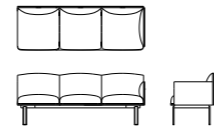

## SOFT SEATING TONO

<b>Tono B1</b>	60 x 60 x 43 cm	23.6 x 23.6 x 16.9 in	
<b>Tono B2</b>	120 x 60 x 43 cm	47.2 x 23.6 x 16.9 in	
<b>Tono B3</b>	180 x 60 x 43 cm	70.9 x 23.6 x 16.9 in	
<b>Tono S1</b>	60 x 62 x 73 cm	23.6 x 24.4 x 28.7 in	
<b>Tono S2</b>	120 x 62 x 73 cm	47.2 x 24.4 x 28.7 in	
<b>Tono S3</b>	180 x 62 x 73 cm	70.9 x 24.4 x 28.7 in	
<b>Tono S1BD</b>	61.5 x 62 x 73 cm	24.2 x 24.4 x 28.7 in	
<b>Tono S2BD</b>	121.5 x 62 x 73 cm	47.8 x 24.4 x 28.7 in	
<b>Tono S3BD</b>	181.5 x 62 x 73 cm	71.5 x 24.4 x 28.7 in	

# SOFT SEATING TONO

**Tono S1BI**

61.5 x 62 x 73 cm 24.2 x 24.4 x 28.7 in

**Tono S2BI**

121.5 x 62 x 73 cm 47.8 x 24.4 x 28.7 in

**Tono S3BI**

181.5 x 62 x 73 cm 71.5 x 24.4 x 28.7 in

**Tono S1B**

63 x 62 x 73 cm 24.8 x 24.4 x 28.7 in

**Tono S2B**

123 x 62 x 73 cm 48.4 x 24.4 x 28.7 in

**Tono S3B**

183 x 62 x 73 cm 72 x 24.4 x 28.7 in