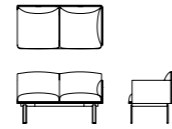

**EN**

The Tono bench system offers a modular seating collection made up of 1, 2 and 3-seater modules, where the armrests and backrests allow for thousands of combinations. A programme devised for both open spaces, where to create large compositions, and for small spaces where to create well-cared-for rest areas.

## SOFT SEATING TONO

<b>Tono B1</b>	60 x 60 x 43 cm	23.6 x 23.6 x 16.9 in	
<b>Tono B2</b>	120 x 60 x 43 cm	47.2 x 23.6 x 16.9 in	
<b>Tono B3</b>	180 x 60 x 43 cm	70.9 x 23.6 x 16.9 in	
<b>Tono S1</b>	60 x 62 x 73 cm	23.6 x 24.4 x 28.7 in	
<b>Tono S2</b>	120 x 62 x 73 cm	47.2 x 24.4 x 28.7 in	
<b>Tono S3</b>	180 x 62 x 73 cm	70.9 x 24.4 x 28.7 in	
<b>Tono S1BD</b>	61.5 x 62 x 73 cm	24.2 x 24.4 x 28.7 in	
<b>Tono S2BD</b>	121.5 x 62 x 73 cm	47.8 x 24.4 x 28.7 in	
<b>Tono S3BD</b>	181.5 x 62 x 73 cm	71.5 x 24.4 x 28.7 in	

# SOFT SEATING TONO

**Tono S1BI**

61.5 x 62 x 73 cm 24.2 x 24.4 x 28.7 in

**Tono S2BI**

121.5 x 62 x 73 cm 47.8 x 24.4 x 28.7 in

**Tono S3BI**

181.5 x 62 x 73 cm 71.5 x 24.4 x 28.7 in

**Tono S1B**

63 x 62 x 73 cm 24.8 x 24.4 x 28.7 in

**Tono S2B**

123 x 62 x 73 cm 48.4 x 24.4 x 28.7 in

**Tono S3B**

183 x 62 x 73 cm 72 x 24.4 x 28.7 in