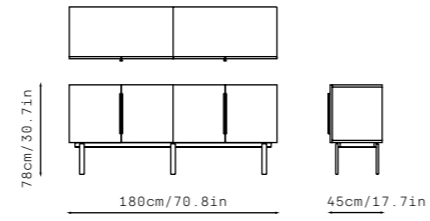

TONO MD4X78