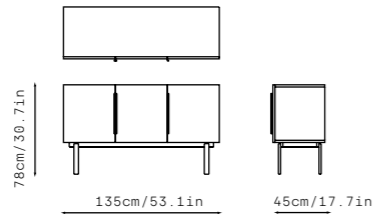

TONO MD3X78